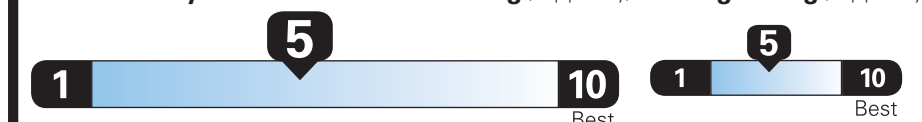

Fuel Economy & Greenhouse Gas Rating (tailpipe only) Smog Rating (tailpipe only)

This vehicle emits 393 grams CO₂ per mile. The best emits 0 grams per mile (tailpipe only). Producing and distributing fuel also create emissions; learn more at fueleconomy.gov.

Actual results will vary for many reasons, including driving conditions and how you drive and maintain your vehicle. The average new vehicle gets 24 MPG and costs $11,000 to fuel over 5 years. Cost estimates are based on 15,000 miles per year at $3.50 per gallon. This is a dual fueled automobile. MPGe is miles per gasoline gallon equivalent. Vehicle emissions are a significant cause of climate change and smog.

fueleconomy.gov

Calculate personalized estimates and compare vehicles

Smartphone QR Code™

GOVERNMENT 5-STAR SAFETY RATINGS

Overall Vehicle Score ★★★★★

Based on the combined ratings of frontal, side and rollover. Should ONLY be compared to other vehicles of similar size and weight.

Frontal Crash Driver Passenger ★★★★★

Based on the risk of injury in a frontal impact. Should ONLY be compared to other vehicles of similar size and weight.

Side Crash Front seat Rear seat ★★★★★

Based on the risk of injury in a side impact.

Rollover ★★★★★

Based on the risk of rollover in a single-vehicle crash.

Star ratings range from 1 to 5 stars (★★★★★), with 5 being the highest.

Source: National Highway Traffic Safety Administration (NHTSA).

www.safercar.gov or 1-888-327-4236