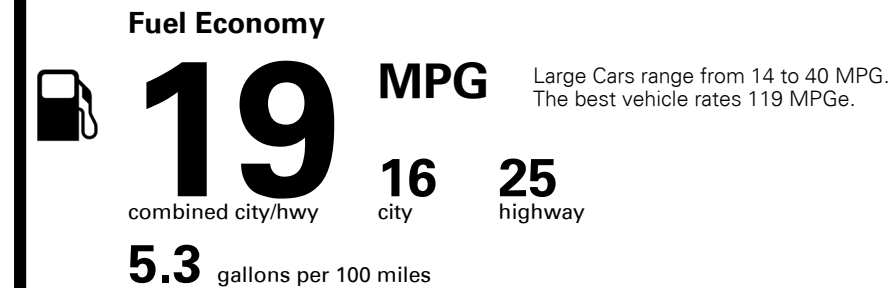

Manufacturer's Suggested Retail Price: \$40,500.00

ADDED FEATURES:

*Signature Package:	\$4,000.00
Power Tilt-and-Slide Panoramic Sunroof	
Integrated Memory System (IMS)	
Power Tilt-and-Telescopic Steering Wheel	
Auto-Dimming Outside Mirrors	
Blind Spot Detection with Rear Cross-traffic Alert	
Lexicon® 14-Speaker Discrete Logic 7 Audio System	
HID Headlights & Parking Guidelines	
Power Rear Sunshade and Manual Rear Side Sunshades	
Ventilated Front Seats	
*Tech Package:	\$3,500.00
Ultra Leather Seats / 7" TFT LCD Cluster Display	
Power Driver Seat Cushion Extender and Side Bolster	
Lane Departure Warning & Lane Keep Assist	
Smart Cruise Control with Stop/Start Capability	
Haptic Steering Wheel & Pre-Safety Seatbelt	
Auto Emergency Braking (AEB) / High Beam Assist	
Electronic Parking Brake with Automatic Vehicle Hold	
Front & Rear Parking Assistance System	
*Cargo Tray	\$100.00
*Wheel Locks	\$55.00

Inland Freight & Handling : \$950.00
Total Price : \$49,105.00

EPA DOT Fuel Economy and Environment

Gasoline Vehicle

You spend \$2,750
 more in fuel costs over 5 years compared to the average new vehicle.

Annual fuel cost \$2,750

Fuel Economy & Greenhouse Gas Rating (tailpipe only)

Smog Rating (tailpipe only)

This vehicle emits 459 grams CO₂ per mile. The best emits 0 grams per mile (tailpipe only). Producing and distributing fuel also create emissions; learn more at fueleconomy.gov.

Actual results will vary for many reasons, including driving conditions and how you drive and maintain your vehicle. The average new vehicle gets 24 MPG and costs \$11,000 to fuel over 5 years. Cost estimates are based on 15,000 miles per year at \$ 3.50 per gallon. MPGe is miles per gasoline gallon equivalent. Vehicle emissions are a significant cause of climate change and smog.