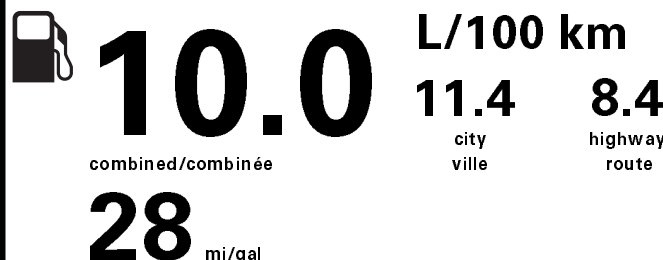

WARRANTY

- 3 YR/60,000 KM BASIC POWERTRAIN
- 5YEAR/100,000 KM ROADSIDE ASSISTANCE 24 HR

INCLUDED ON THIS VEHICLE

(MSRP)*

EQUIPMENT GROUP 201A

1,300.00

- SE CONVENIENCE PACKAGE
- PERIMETER ALARM
- REAR PARKING AID SENSORS
- SYNC VOICE ACTIVATED SYSTEMS
- DEATC DUAL AUTO TEMP CONTROL
- TONNEAU COVER
- POWER 10-WAY DRIVER SEAT

OPTIONAL EQUIPMENT/OTHER

- 2016 MODEL YEAR
- FEDERAL EXCISE TAX 100.00
- SUNSET NO CHARGE
- 2.0L I4 GTDI ECOBOOST ENG 1,000.00
- POWER LIFTGATE 500.00
- ALL WEATHER FLOOR MATS 150.00
- VOICE ACTIVATED NAVIGATION SYS 800.00
- SE CHROME PACKAGE 1,350.00
- ROOF RAILS-CHROME
- .19" CHROME-LIKE PVD WHEEL

PRICE INFORMATION

BASE PRICE	$28,999.00
TOTAL OPTIONS/OTHER	5,200.00
TOTAL VEHICLE & OPTIONS/OTHER	34,199.00
DESTINATION & DELIVERY	1,690.00

"THIS VEH. NOT INTENDED FOR SALE OR REGISTRATION IN US" RETAIL PRICES EXCLUDE GST/HST

TOTAL MSRP $35,889.00

* MANUFACTURER'S SUGGESTED RETAIL PRICE = MSRP
* NOTE: THIS PRICE HAS BEEN DEVELOPED AS A GUIDE. DEALERS MAY SELL FOR LESS AND ARE NOT UNDER ANY OBLIGATION TO ACCEPT THIS SUGGESTED RETAIL PRICE.

RAMP ONE/
TERMINAL UN

CS18

RAMP TWO/
TERMINAL DEUX

FINAL ASSEMBLY PLANT/
USINE DE MONTAGE

LOUISVILLE

METHOD OF TRANSP./
MODE DE TRANSPORT

CONVOY

ITEM #: B8-T092 O/T 2

GC071 N REC2X 620 001765 03 07 16

Canada

ENERGUIDE

Gasoline Vehicle
Véhicule à essence

Fuel Consumption / Consommation de carburant