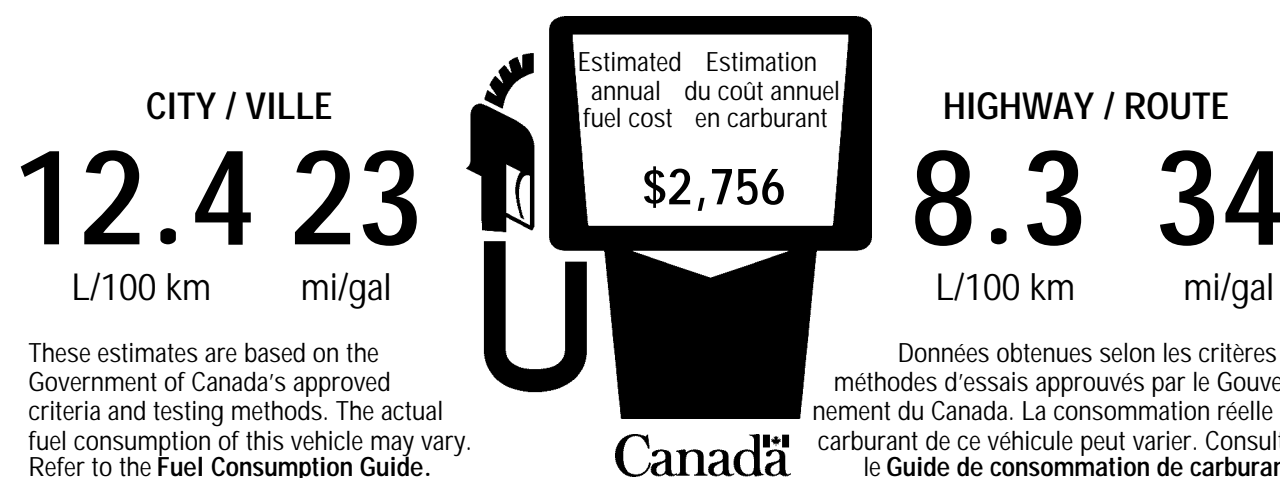

TOTAL PRICE: * $51,930

DEALER MAY SELL FOR LESS

Assembly Point/Port of Entry: DETROIT, MICHIGAN, U.S.A.

VIN: 1C4-RJFBG4EC-117992

L4-VON: 9158

S.L. 0329

*EXCLUDES LICENSE FEE, PROVINCIAL AND FEDERAL SALES TAXES AND DEALER SUPPLIED OPTIONS AND ACCESSORIES.

** SEE BROCHURE FOR DETAILS

For more information visit: www.jeep.ca or call 1-800-465-2001

Chrysler Canada Inc.

5-YEAR / 100,000-KM
$0 DEDUCTIBLE
POWERTRAIN WARRANTY

24-Hour Roadside Assistance

FULLY TRANSFERABLE

2014 Chrysler, Jeep®, Dodge and Ram vehicles are backed by a 5-year or 100,000-kilometre* fully transferable Powertrain Limited Warranty with $0 deductible plus 24-hour roadside assistance*. Basic Warranty coverage is for 3 years or 60,000 kilometres*. Rust-through coverage on all body sheet metal is for 3 years. The Cummins® Turbo Diesel engine is protected by a separate Limited Warranty, covering the engine for 5 years or 160,000 kilometres*. The 5/100 Powertrain Limited Warranty does not apply to vehicles sold for certain commercial uses or to SRT models. Please see your dealer for details.

*Whichever comes first. *Some conditions may apply.

*This Vehicle Is Manufactured To Meet Specific Canadian Requirements.
This Vehicle Is Not Manufactured For Sale Or Registration Outside Of Canada.*

ENERGUIDE

Ask your dealer for the FUEL CONSUMPTION GUIDE or call 1-800-387-2000.

Demandez le GUIDE DE CONSOMMATION DE CARBURANT à votre concessionnaire ou composez le 1-800-387-2000.