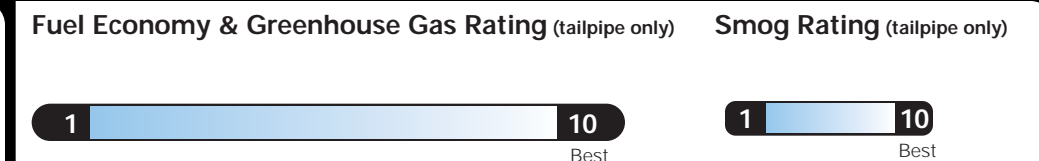

OPTIONAL EQUIPMENT (May Replace Standard Equipment)

- **Longhorn Package 22K**
- Protection Group $50
- Transfer Case Skid Plate
- Convenience Group $395
- Automatic High Beam Headlamp Control
- Rain Sensitive Windshield Wipers
- Anti-Spin Differential Rear Axle $325
- 6.4-Liter V8 Mid Duty HEMI® MDS Engine $1,395
- 180-Amp Alternator
- Power Chrome Trailer Tow Mirrors w/Power Fold-Away $180
- Power Sunroof $995
- Keyless Enter 'n Go™ $150

DESTINATION CHARGE $1,195

TOTAL PRICE: * $58,535

WARRANTY COVERAGE

5-year or 100,000-mile Powertrain Limited Warranty.
3-year or 36,000-mile Basic Limited Warranty.
5-year or 100,000-mile Roadside Assistance; certain restrictions apply.
Ask Dealer for a copy of the limited warranties or see your owner's manual for details.

**5 YEAR / 100,000 MILE
POWERTRAIN WARRANTY**

THIS LABEL IS ADDED TO THIS VEHICLE TO COMPLY WITH FEDERAL LAW. THE LABEL CANNOT BE REMOVED OR ALTERED PRIOR TO DELIVERY TO THE ULTIMATE PURCHASER.
* STATE AND/OR LOCAL TAXES IF ANY, LICENSE AND TITLE FEES AND DEALER SUPPLIED AND INSTALLED OPTIONS AND ACCESSORIES ARE NOT INCLUDED IN THIS PRICE. DISCOUNT, IF ANY, IS BASED ON PRICE OF OPTIONS IF PURCHASED SEPARATELY.

EPA DOT Fuel Economy and Environment

Fuel Economy
N/A
combined city/hwy city highway
N/A gallons per 100 miles

Heavy duty vehicle,
no label required.

You **save**
N/A
in fuel costs
over 5 years
compared to the
average new vehicle.

Annual fuel **COST**
N/A

fueleconomy.gov
Calculate personalized estimates and compare vehicles

GOVERNMENT 5-STAR SAFETY RATINGS

Overall Vehicle Score ★★★★★
Based on the combined ratings of frontal, side, and rollover.
Should ONLY be compared to other vehicles of similar size and weight.

Frontal Crash ★★★★★
Driver Passenger ★★★★★

Based on the risk of injury in a frontal impact.
Should ONLY be compared to other vehicles of similar size and weight.

Side Crash ★★★★★
Front seat ★★★★★
Rear seat ★★★★★

Based on the risk of injury in a side impact.

Rollover ★★★★★

Based on the risk of rollover in a single-vehicle crash.

Star ratings range from 1 to 5 stars (★★★★★) with 5 being the highest.
Source: National Highway Traffic Safety Administration (NHTSA)
www.safercar.gov or 1-888-327-4236

The safety ratings above are based on Federal Government tests of particular vehicles equipped with certain features and options. The performance of this vehicle may differ.