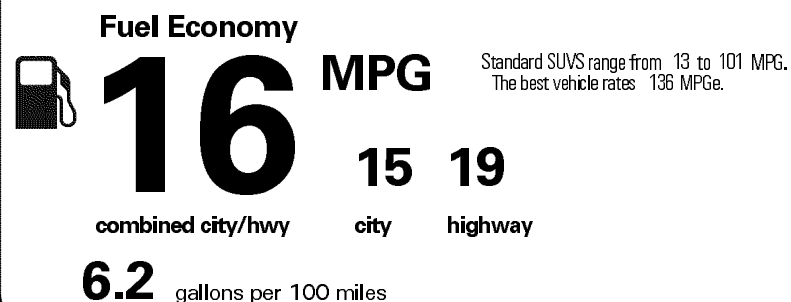

MANUFACTURER'S SUGGESTED RETAIL PRICE

- ** Headlamp Washers 100.00
- ** Premium Sport Design Package: 5,510.00
 - 19" Dark Gray Metallic Alloy Wheels, LED Foglamps, Rain-sensing Wipers, Windshield de-icer, Intuitive Parking Assist, Navigation Package, Gray Sapele Wood Trim, Heated/Ventilated Front Seats, Heated 2nd row Tilt/Slide Captain's Chairs, 3-zone Automatic Climate Control; Unique Lower Grill Surround, Front and Rear Bumper Spoilers, Scarlet Taillights, Dark Gray Exhaust Tip, Chrome Detail Side Mirrors
- ** Cargo-Area Tonneau Cover 150.00
- ** Wood & Leather-Trimmed Steering Wheel 300.00
- ** Cargo Net/Cargo Mat/Wheel Locks & Key Gloves 285.00

\$53,000.00

Not Original - Copy

Created on 2020-01-24 06:22:36 (UTC)

EPA DOT Fuel Economy and Environment

Gasoline Vehicle

You spend \$7,750 more in fuel costs over 5 years compared to the average new vehicle.