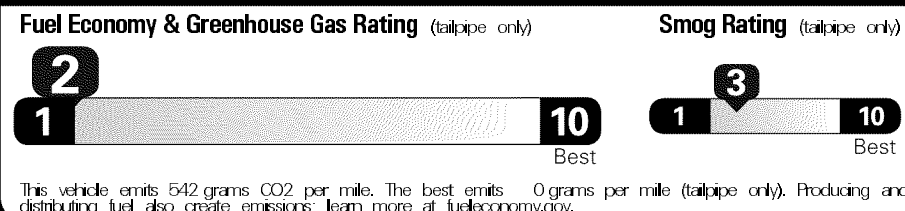

You spend $7,750 more in fuel costs over 5 years compared to the average new vehicle.

Annual fuel cost $3,050