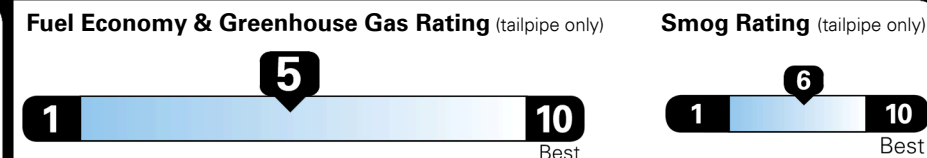

MotorWeek's 2017 Driver's Choice Award For Best Small Utility

EPA DOT Fuel Economy and Environment

Gasoline Vehicle

Fuel Economy

23 MPG Small SUVs range from 18 to 34 MPG. The best vehicle rates 136 MPGe.
combined city/hwy

21 city
26 highway

4.3 gallons per 100 miles

You spend $1,000
more in fuel costs over 5 years compared to the average new vehicle.

Annual fuel cost $1,600