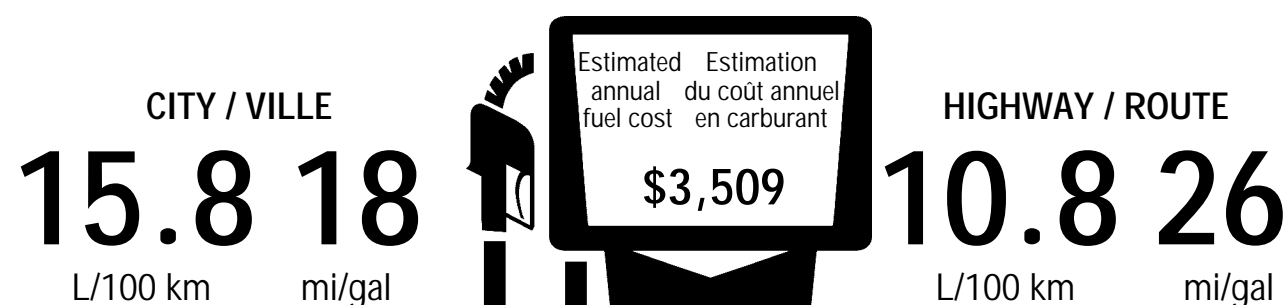

TOTAL PRICE: * $50,655

DEALER MAY SELL FOR LESS

Assembly Point/Port of Entry: WARREN, MICHIGAN, U.S.A.

VIN: 1C6-RR7HTXDS-675750

L4-VON: 7146

S.L. 0530

*EXCLUDES LICENSE FEE, PROVINCIAL AND FEDERAL SALES TAXES AND DEALER SUPPLIED OPTIONS AND ACCESSORIES.

** SEE BROCHURE FOR DETAILS

For more information visit: www.ramtruck.ca or call 1-800-465-2001

Chrysler Canada Inc.

5-YEAR / 100,000-KM
$0 DEDUCTIBLE
POWERTRAIN WARRANTY

24-Hour Roadside Assistance

FULLY TRANSFERABLE

2013 Chrysler, Jeep®, Dodge and Ram vehicles are backed by a 5-year or 100,000-kilometre* fully transferable Powertrain Limited Warranty with $0 deductible plus 24-hour roadside assistance*. Basic Warranty coverage is for 3 years or 60,000 kilometres*. Rust-through coverage on all body sheet metal is for 3 years. The Cummins® Turbo Diesel engine is protected by a separate Limited Warranty, covering the engine for 5 years or 160,000 kilometres*. The 5/100 Powertrain Limited Warranty does not apply to vehicles sold for certain commercial uses or to SRT models. Please see your dealer for details.

*Whichever comes first. *Some conditions may apply.

*This Vehicle Is Manufactured To Meet Specific Canadian Requirements.
This Vehicle Is Not Manufactured For Sale Or Registration Outside Of Canada.*

Ask your dealer for the FUEL CONSUMPTION GUIDE or call 1-800-387-2000.

These estimates are based on the Government of Canada's approved criteria and testing methods. The actual fuel consumption of this vehicle may vary. Refer to the Fuel Consumption Guide.

Données obtenues selon les critères et méthodes d'essais approuvés par le Gouvernement du Canada. La consommation réelle de carburant de ce véhicule peut varier. Consultez le Guide de consommation de carburant.

Demandez le GUIDE DE CONSOMMATION DE CARBURANT à votre concessionnaire ou composez le 1-800-387-2000.